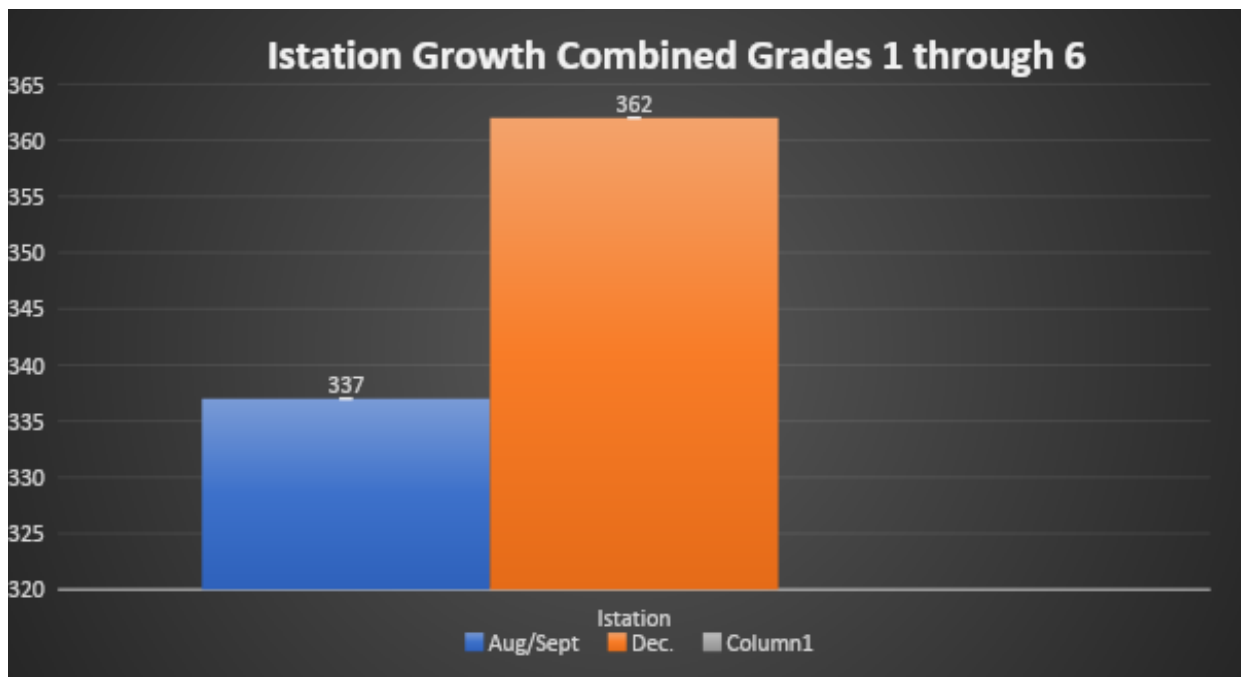

2022-2023 School Year

Mid-Year Istation growth September-December, 2022

Nina Otero Community School

**Istation average September score for Reading Quest students = 337**

**Istation average December score for Reading Quest students = 362**

**Istation average mid-year growth for Reading Quest Students = 25 points**

**Istation average September score for Reading Quest students = 324**

**Istation average December score for Reading Quest students = 352**

**Istation average mid-year growth for Reading Quest Students = 28 points**

**Istation average September score for Reading Quest students = 260**

**Istation average December score for Reading Quest students = 308**