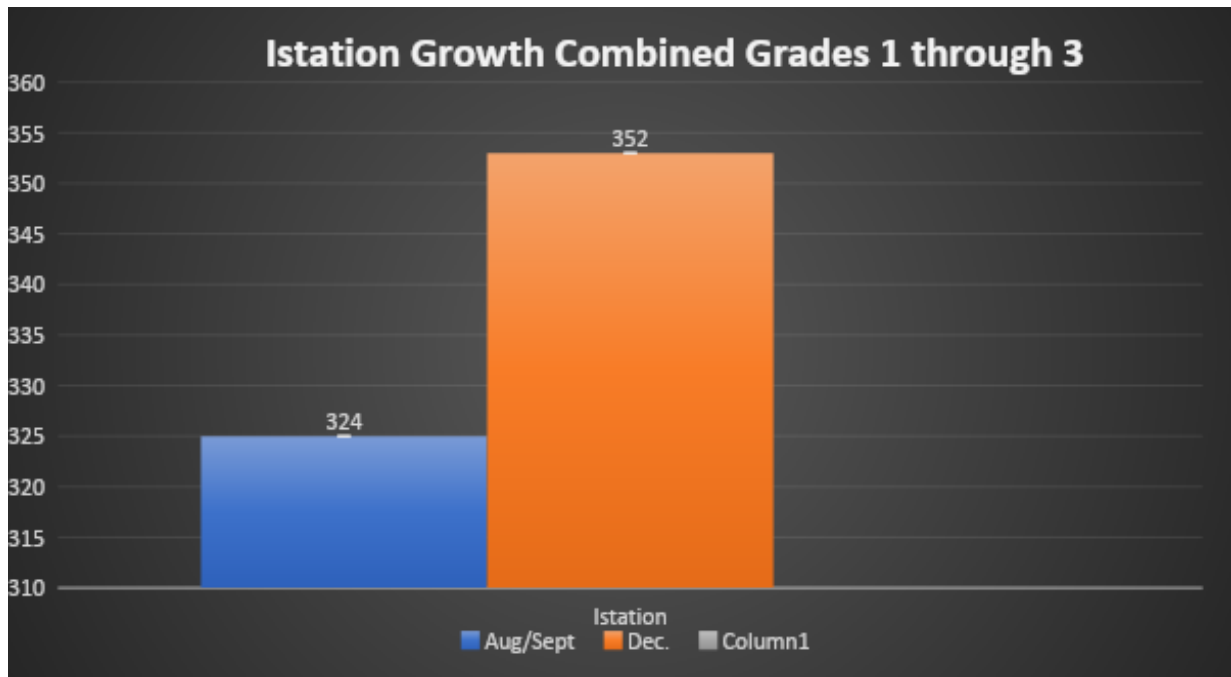

2022-2023 School Year

Mid-Year Istation growth September-December, 2022

Nina Otero Community School

**Istation average September score for Reading Quest students = 337**

**Istation average December score for Reading Quest students = 362**

**Istation average mid-year growth for Reading Quest Students = 25 points**

**Istation average September score for Reading Quest students = 324**

**Istation average December score for Reading Quest students = 352**

**Istation average mid-year growth for Reading Quest Students = 28 points**

**Istation average September score for Reading Quest students = 260**

**Istation average December score for Reading Quest students = 308**