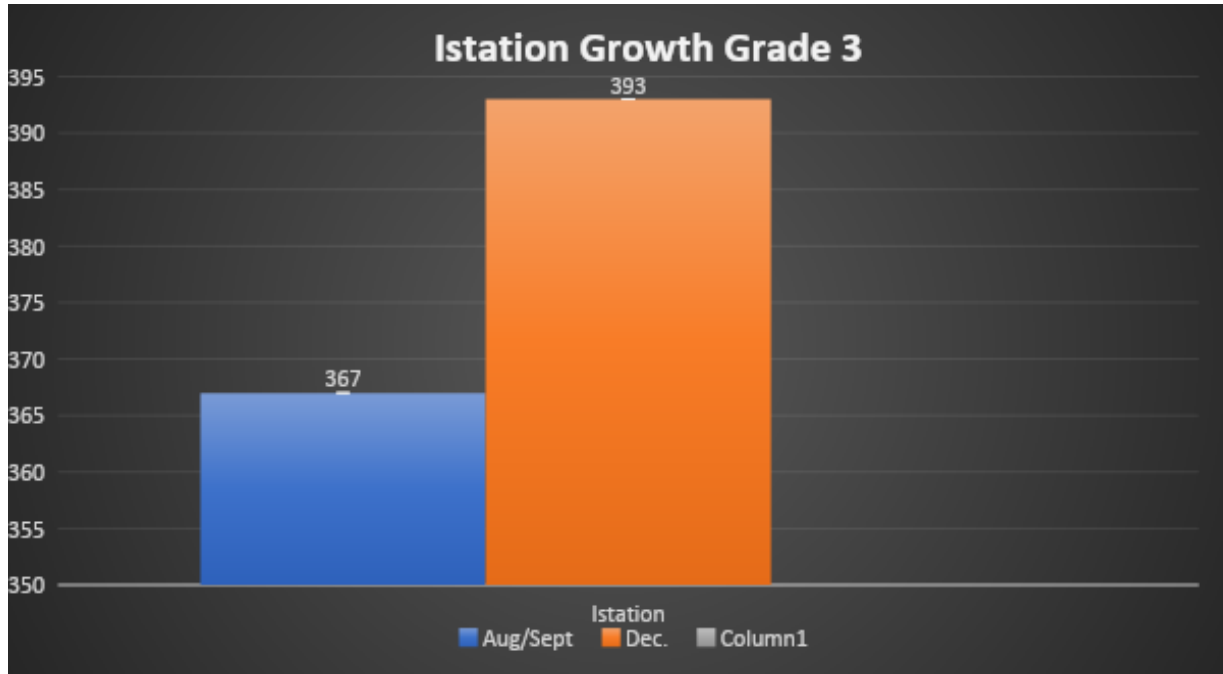

Istation average September score for Reading Quest students = 367

Istation average December score for Reading Quest students = 393

Istation average mid-year growth for Reading Quest Students = 26 points

The expected mid-year growth for Tier 3 students in Grade 3 is 12 points

Reading Quest students made 2.2 times the expected mid-year growth