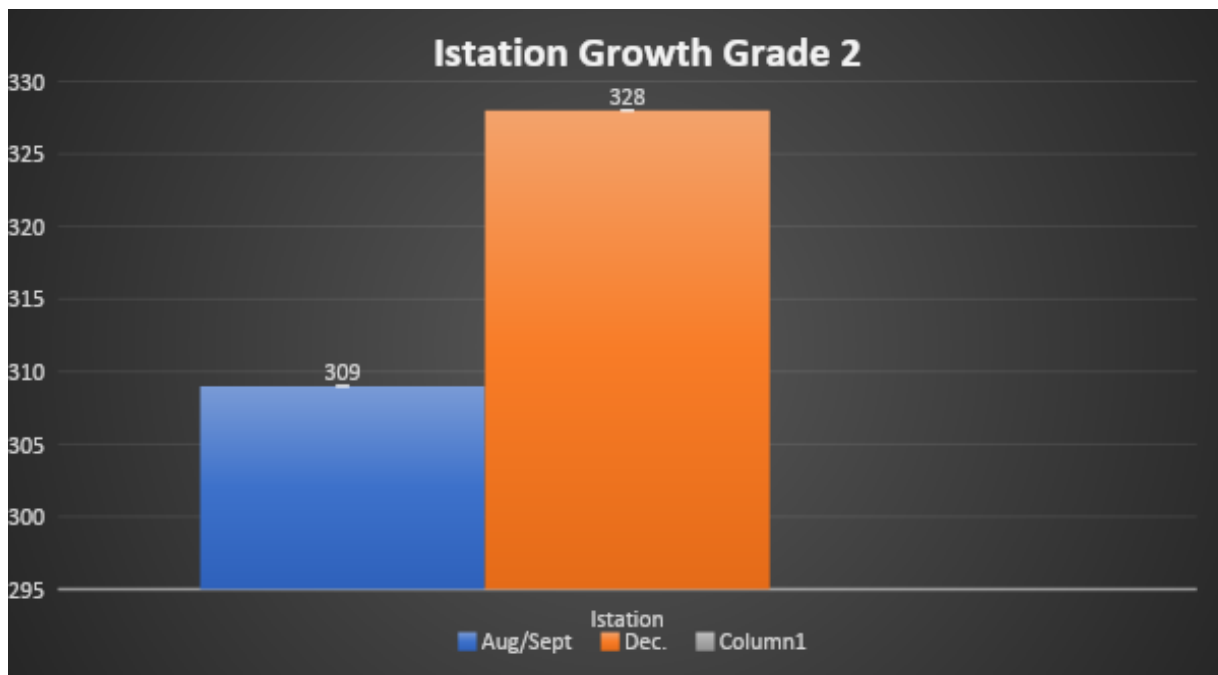

**Istation average mid-year growth for Reading Quest Students = 28 points**

**Istation average September score for Reading Quest students = 260**

**Istation average December score for Reading Quest students = 308**

**Istation average mid-year growth for Reading Quest Students = 48 points**

**The expected mid-year growth for Tier 3 students in Grade 1 is 15 points**

**Reading Quest students made 3.2 times the expected mid-year growth**