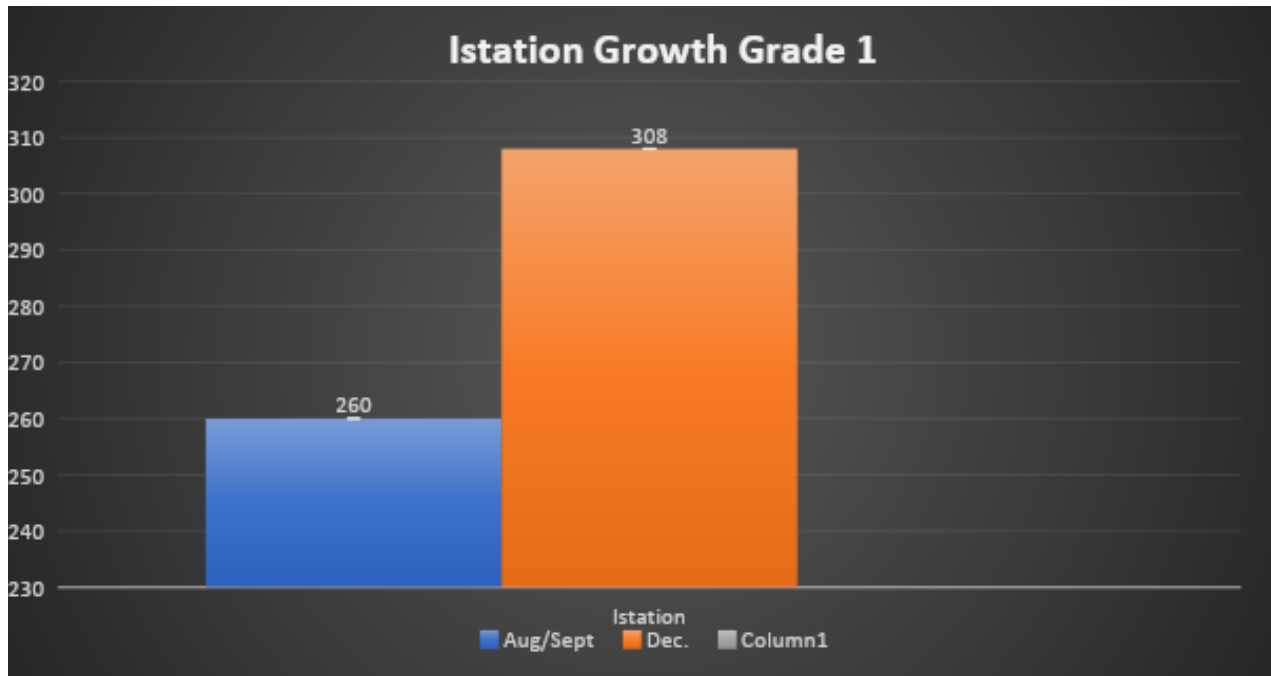

Istation average September score for Reading Quest students = 260

Istation average December score for Reading Quest students = 308

Istation average mid-year growth for Reading Quest Students = 48 points

The expected mid-year growth for Tier 3 students in Grade 1 is 15 points

Reading Quest students made 3.2 times the expected mid-year growth