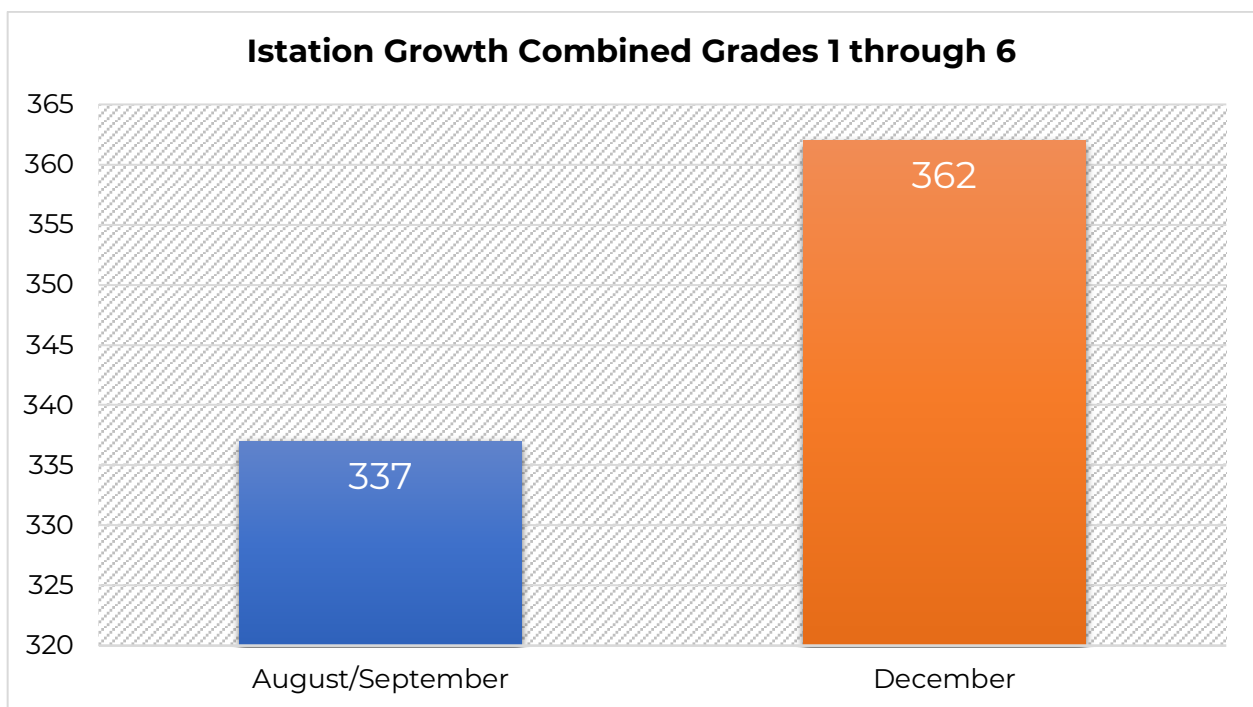

2022-2023 School Year

Nina Otero Community School

Istation average September score for Reading Quest students = 337

Istation average December score for Reading Quest students = 362

Istation average mid-year growth for Reading Quest Students = 25 points

Istation average September score for Reading Quest students = 324

Istation average December score for Reading Quest students = 352

Istation average mid-year growth for Reading Quest Students = 28 points

The expected mid-year growth for Tier 3 students in Grade 1 is 11 points

Reading Quest students made 4.4 times the expected mid-year growth

Istation average September score for Reading Quest students = 309