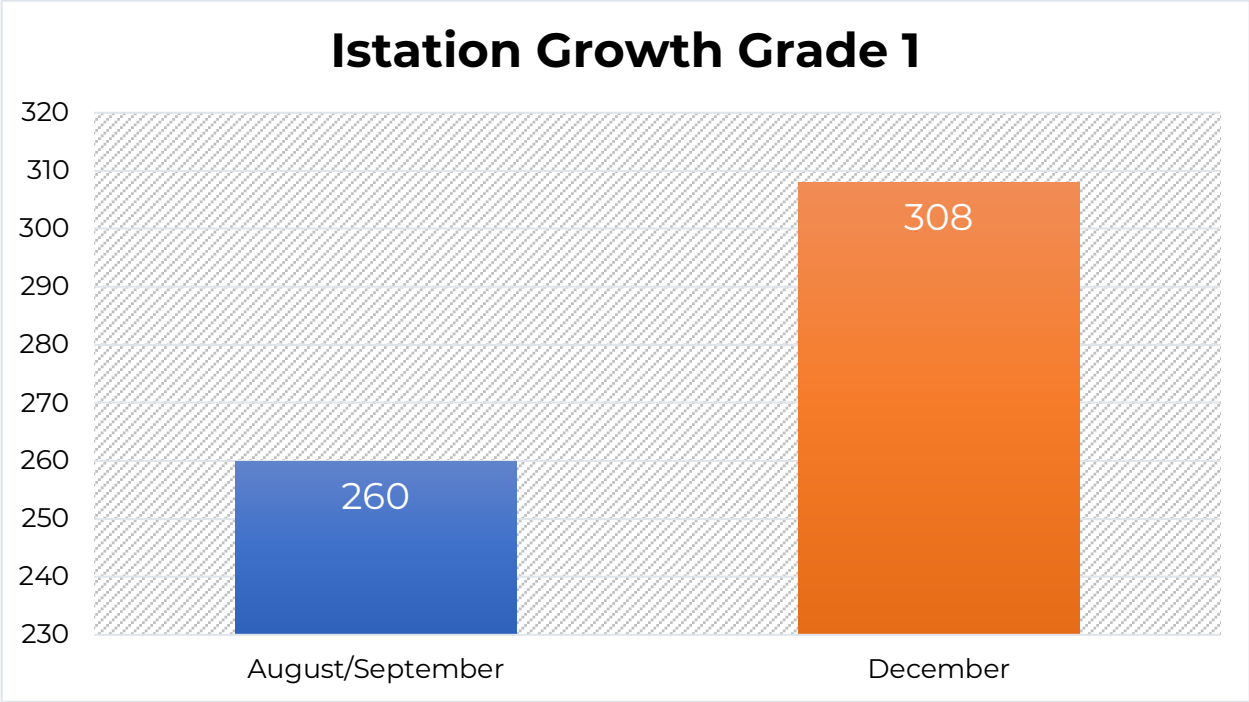

2022-2023 School Year

Nina Otero Community School

Istation average September score for Reading Quest students = 337

Istation average December score for Reading Quest students = 362

Istation average mid-year growth for Reading Quest Students = 25 points

Istation average September score for Reading Quest students = 324

Istation average December score for Reading Quest students = 352

Istation average mid-year growth for Reading Quest Students = 28 points

The expected mid-year growth for Tier 3 students in Grade 1 is 11 points

Reading Quest students made 4.4 times the expected mid-year growth

Istation average September score for Reading Quest students = 309