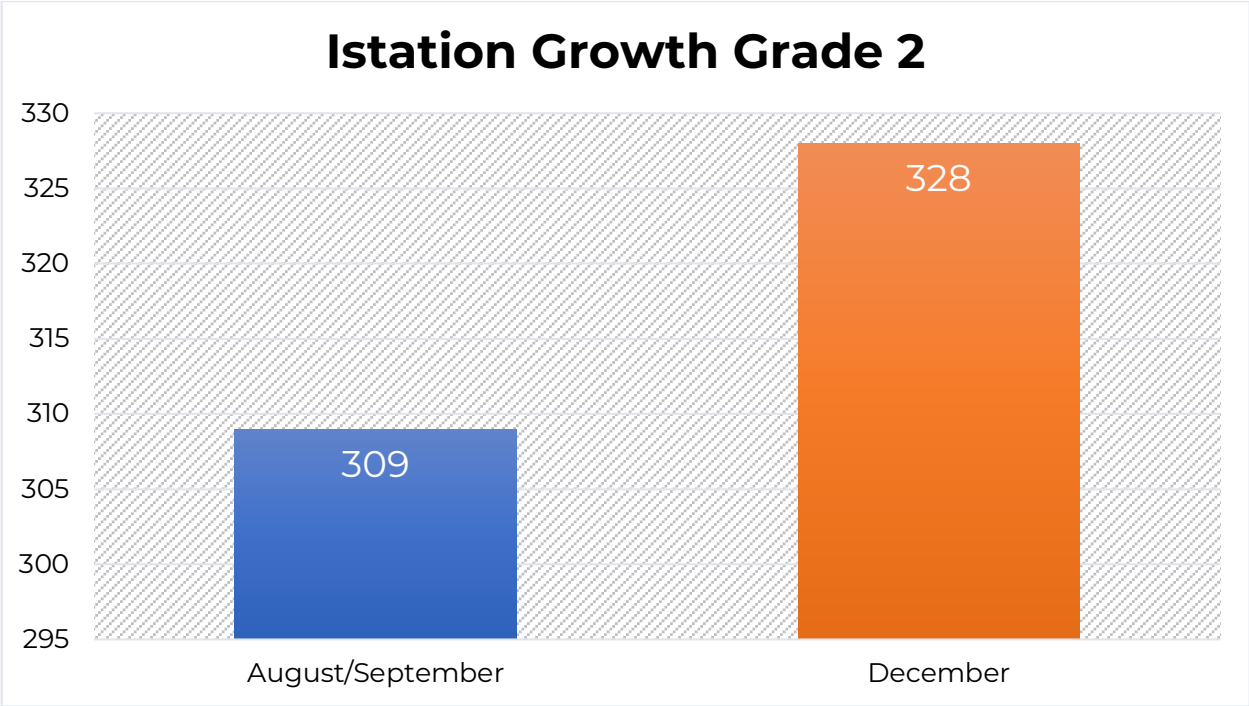

2022-2023 School Year

Nina Otero Community School

Istation average September score for Reading Quest students = 337

Istation average December score for Reading Quest students = 362

Istation average mid-year growth for Reading Quest Students = 25 points

Istation average September score for Reading Quest students = 324

Istation average December score for Reading Quest students = 352

Istation average mid-year growth for Reading Quest Students = 28 points

Istation average September score for Reading Quest students = 260

Istation average December score for Reading Quest students = 308

Istation average mid-year growth for Reading Quest Students = 48 points

The expected mid-year growth for Tier 3 students in Grade 1 is 11 points

Reading Quest students made 4.4 times the expected mid-year growth

Istation average September score for Reading Quest students = 309