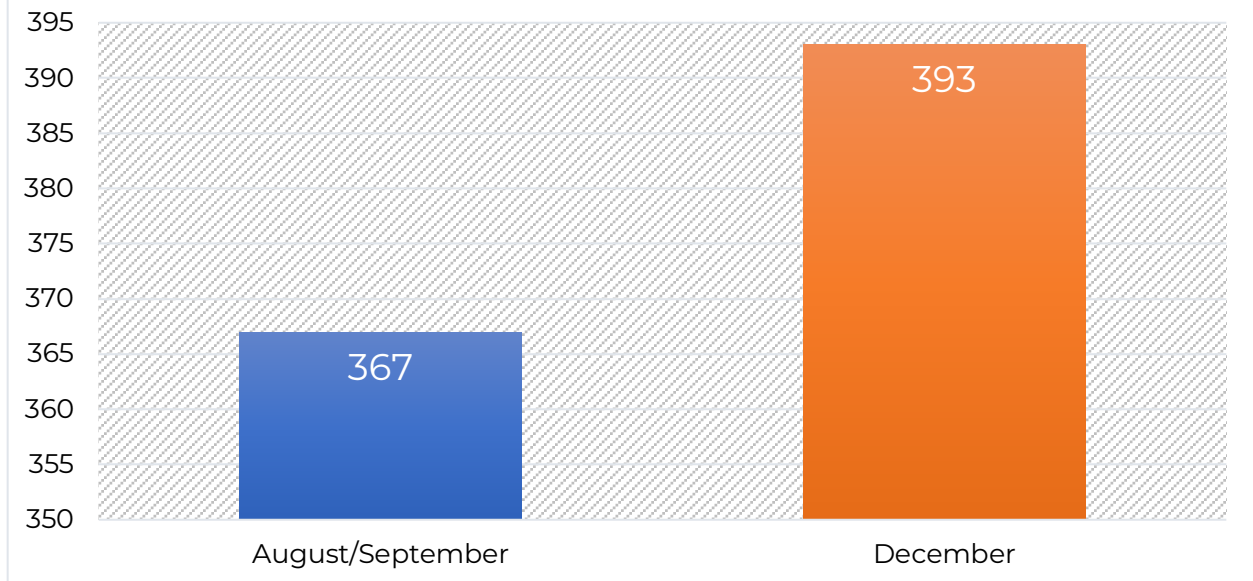

Istation Growth Grade 3

Istation average September score for Reading Quest students = 367

Istation average December score for Reading Quest students = 393

Istation average mid-year growth for Reading Quest Students = 26 points

The expected mid-year growth for Tier 3 students in Grade 3 is 3 points

Reading Quest students made 8.7 times the expected mid-year growth