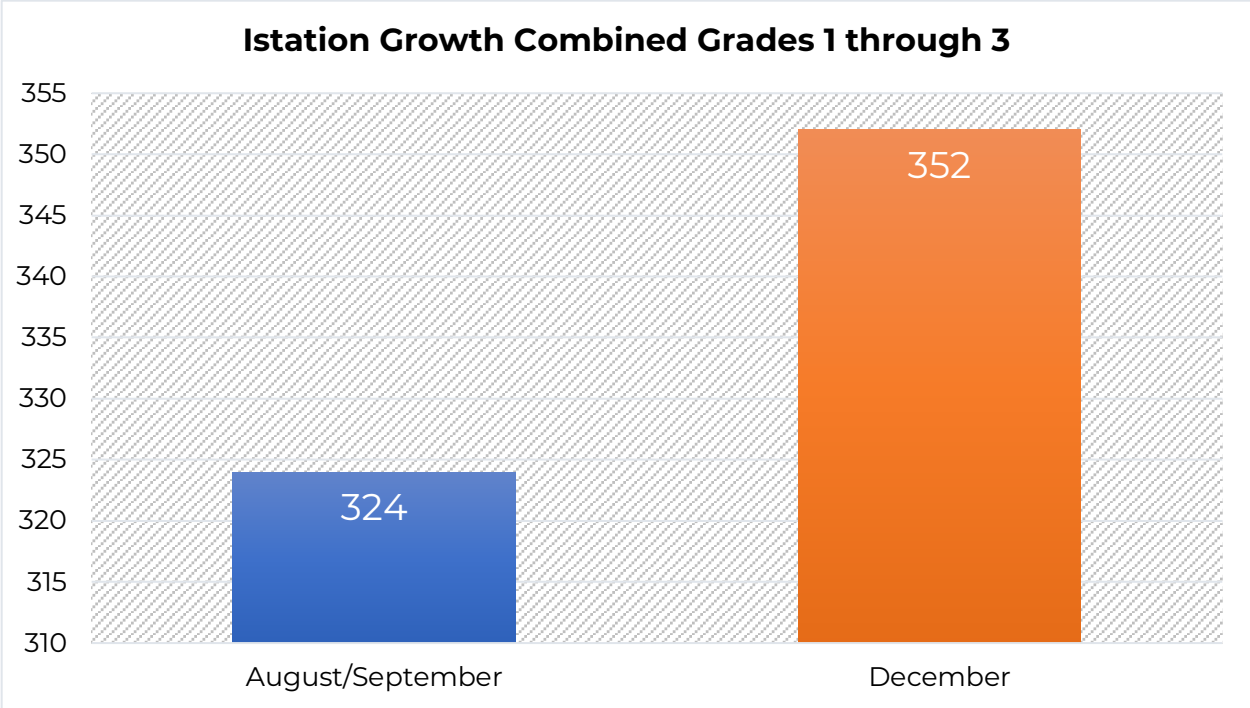

2022-2023 School Year

Nina Otero Community School

Istation average September score for Reading Quest students = 337

Istation average December score for Reading Quest students = 362

Istation average mid-year growth for Reading Quest Students = 25 points

Istation average September score for Reading Quest students = 324

Istation average December score for Reading Quest students = 352

Istation average mid-year growth for Reading Quest Students = 28 points